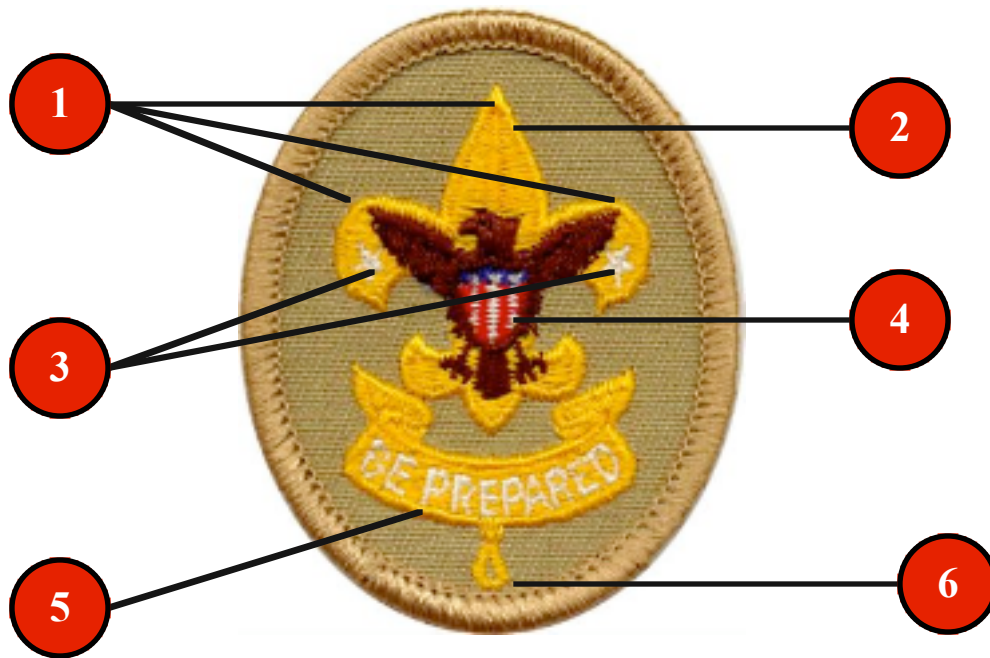

First Class Scout Badge

- 1** The three-point design of the top of the badge represent the three fingers in the Scout sign and also stand for the three parts of the Scout Oath.
- 2** The main part of the badge shows that a Scout is able to point the right way in life as truly as the compass points north in the field.
- 3** The two stars on the right and left top points symbolize Scouting's ideals of truth and knowledge. Stars guide us by night and remind us of the Scout's outdoor life.
- 4** The eagle with the shield is the national emblem of the United States of America. It stands for freedom and readiness to defend that freedom.
- 5** The scroll with the Scout motto is turned up at the ends to suggest a Scout's smile as he does his duty.
- 6** The knot attached to the bottom of the scroll reminds you that as a Boy Scout, you promise to do a Good Turn for someone every day.